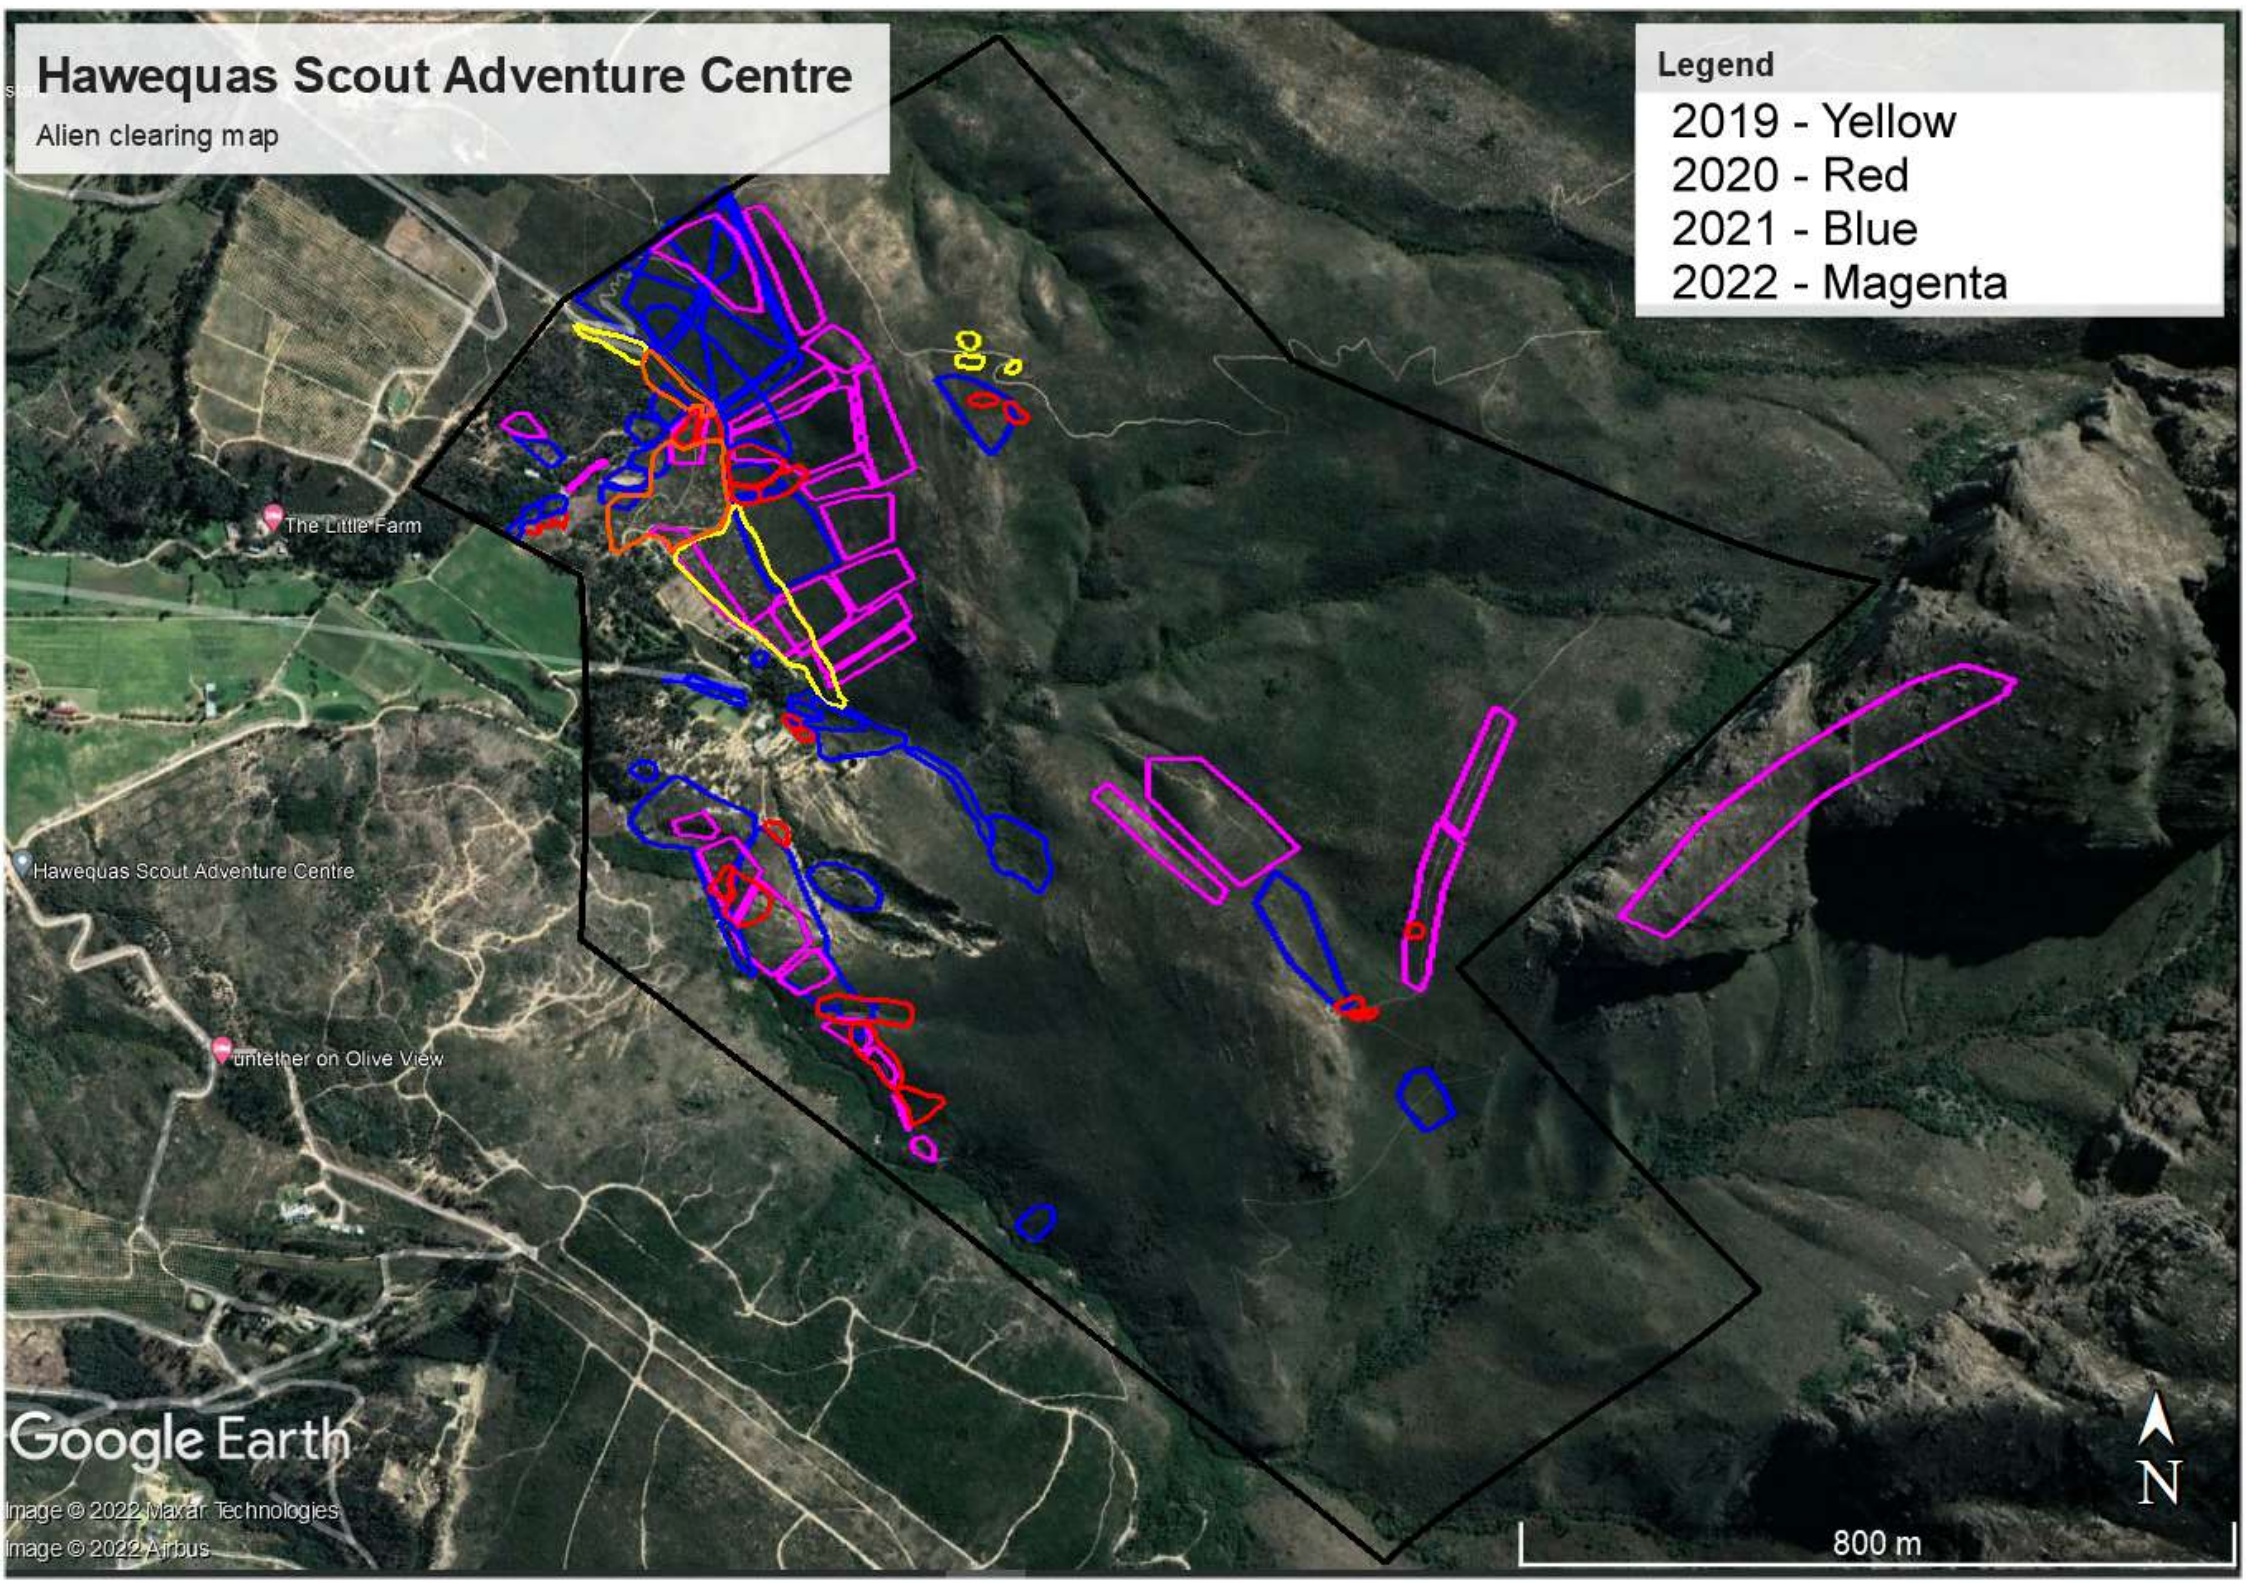

Hawequas Scout Adventure Centre

Alien clearing map

Legend

- 2019 - Yellow
- 2020 - Red
- 2021 - Blue
- 2022 - Magenta

The Little Farm

Hawequas Scout Adventure Centre

untether on Olive View

Google Earth

Image © 2022 Maxar Technologies
Image © 2022 Airbus

800 m